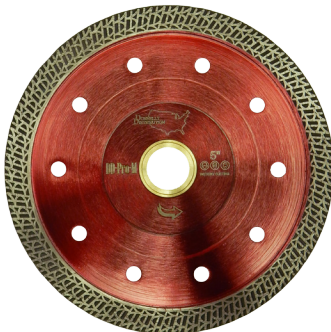

PRO-MESH

DBPROM4

- Premium mesh blade 4" diameter.
- Use on porcelain, ceramics, marble, granite, and glass.
- Fits on saws and grinders.
- Mesh rim enables a fast and clean cut.
- Wet and dry use.
- Arbor of $\frac{5}{8}$ " | 20mm | $\frac{7}{8}$ "

DBPROM45

- Premium mesh blade 4.5" diameter.
- Use on porcelain, ceramics, marble, granite, and glass.
- Fits on saws and grinders.
- Mesh rim enables a fast and clean cut.
- Wet and dry use.
- Arbor of $\frac{5}{8}$ " | 20mm | $\frac{7}{8}$ "

DBPROM5

- Premium mesh blade 5" diameter.
- Use on porcelain, ceramics, marble, granite, and glass.
- Fits on saws and grinders.
- Mesh rim enables a fast and clean cut.
- Wet and dry use.
- Arbor of $\frac{5}{8}$ " | 20mm | $\frac{7}{8}$ "

DBPROM10

- Premium mesh blade 10" diameter.
- Use on porcelain, ceramics, marble, granite, and glass.
- Fits on saws and grinders.
- Mesh rim enables a fast and clean cut.
- Wet and dry use.
- Arbor of $\frac{5}{8}$ " or 1"